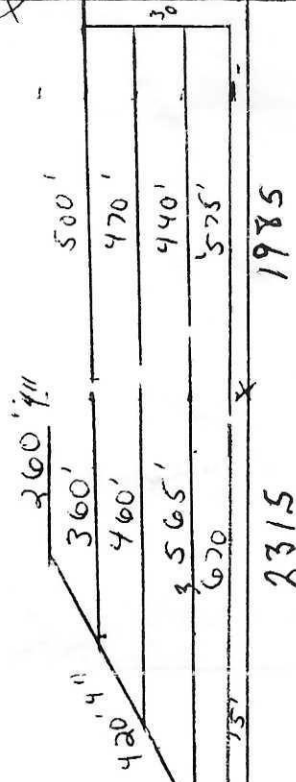

Leavers

Outlet

400 + 4 st

980' 6" in  
 980' 6" Old Ernie  
 2660' 6"  
 -----  
 2620' 6" in tube

2315  
 610  
 1985  
 -----  
 4910 ft 4" tube

Ernest  
Baluan  
Farm

Kennan  
 Land  
 Inc.'s Farm

Everything  
Hooked Together

420  
 175  
 15  
 -----  
 610

North