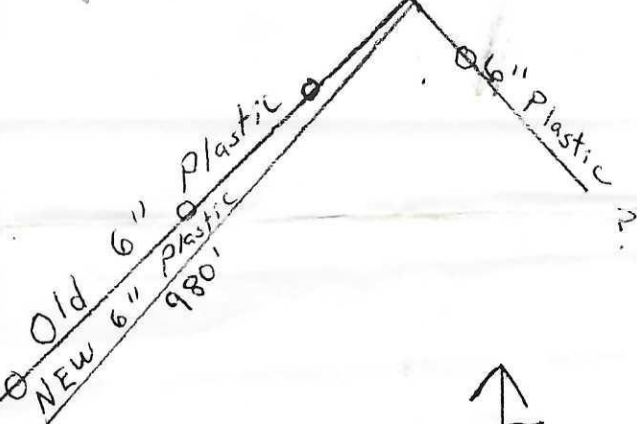

Leavers

Outlet

400 + 4 st

980' 6" in  
 980' 6" Old Ernie  
 2660' 6"  
 -----  
 2620' 6" in tube

2315  
 610  
 1985  
 -----  
 4910 ft 4" tube

Ernest  
Baluan  
Farm

Kennan  
 Land  
 Inc.'s Farm

Everything  
Hooked Together